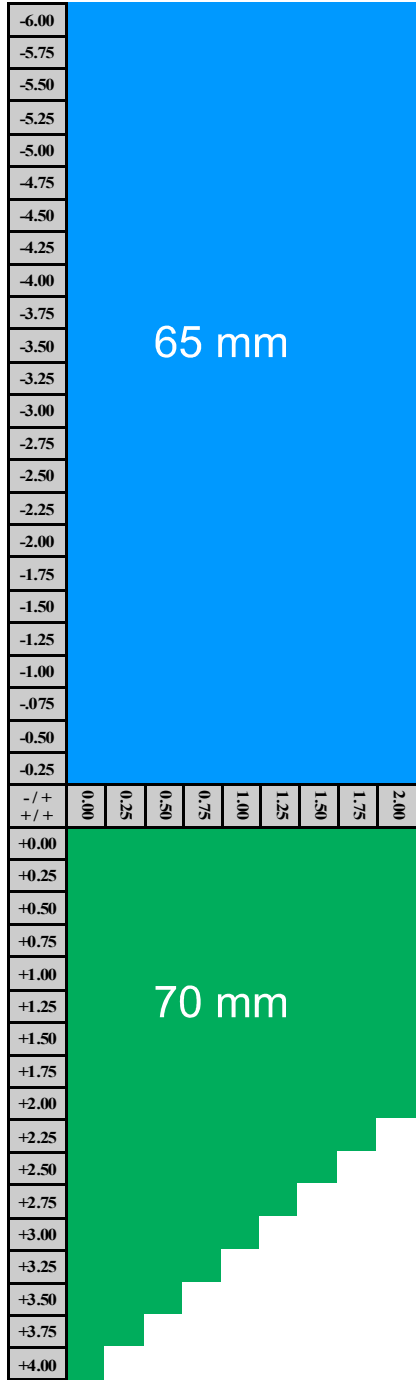

CR39 1.5 INDEX MAR 65/70^Ø

CR39 1.5 INDEX UNC 65[∅]

RITE-VU

LENSES

from Modern Eyewear

Uncoated 65
1.5 Index SV
Stock Lenses
ALL POWERS
ONE PRICE

Low
Prices

Low
Prices